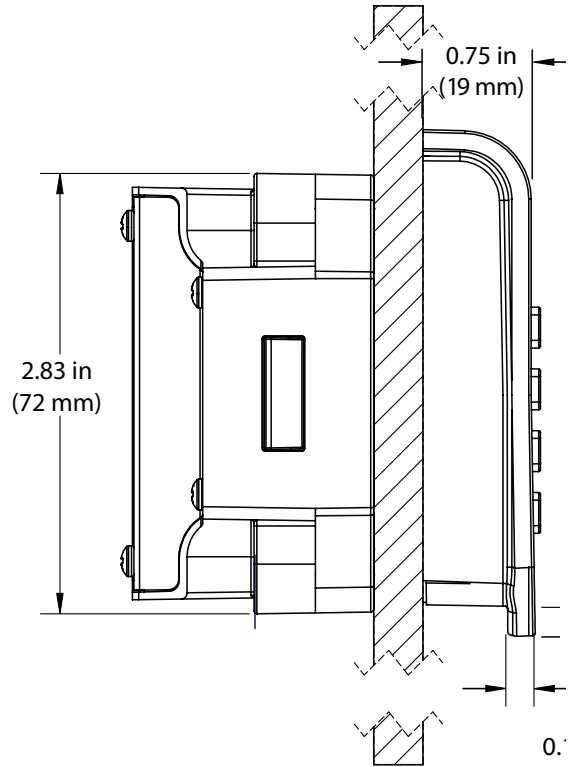

UKK-ADS

Brushed nickel or brass finish
Accommodates multiple door thickness

Programming Key with external power
Manager Key (up to 25) with external power
User Key
Strike plate

Accessories . Options

side view