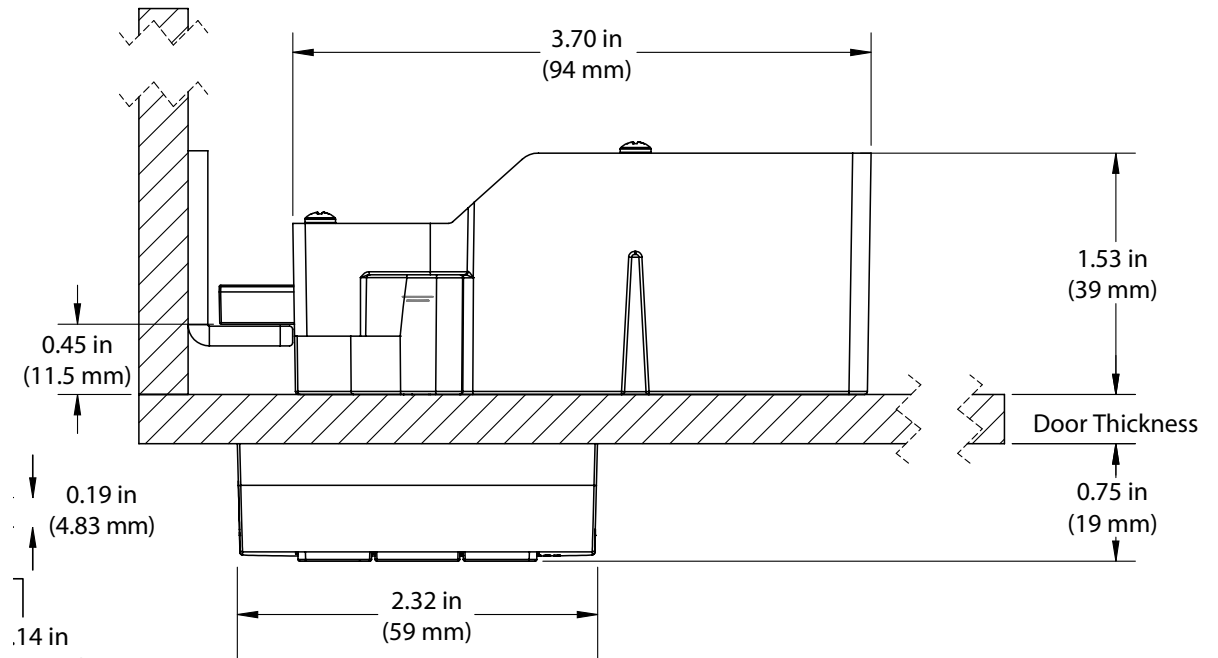

UKK-ADS

Brushed nickel or brass finish
Accommodates multiple door thickness

Programming Key with external power
Manager Key (up to 25) with external power
User Key
Strike plate

Accessories . Options

side view