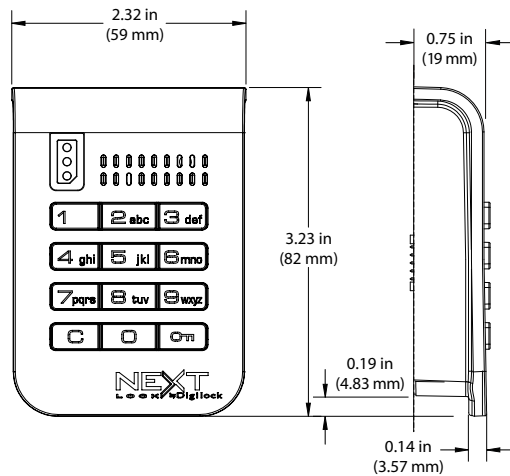

- All metal housing
- Integrated pull handle
- Surface mount
- Motorized ½" (12mm) deadbolt
- Keypad operation
- Dual functionality (shared or assigned)
- Operates with a 4-digit user code
- Management access
- Tamper guard
- Visual & audible indicators
- Programmable automatic unlock
- Programmable usage indicator
- Powered by 4 premium AA batteries
- 3-5 year battery life
- 2- year product warranty

UKK-ADS

Brushed nickel or brass finish
Accommodates multiple door thickness

Programming Key with external power
Manager Key (up to 25) with external power
User Key
Strike plate

Accessories . Options

side view