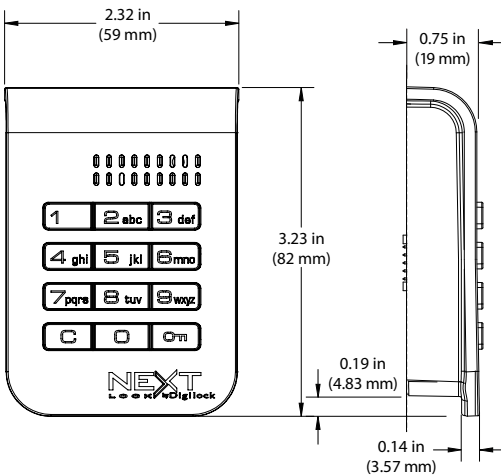

- All metal housing
- Integrated pull handle
- Surface mount
- Motorized ½" (12mm) deadlatch
- Keypad operation
- Assigned use functionality
- Operates with a 4-digit user code
- Management access
- Tamper guard
- Visual & audible indicators
- Powered by 4 premium AA batteries
- 3-5 year battery life
- 2- year product warranty

Code Managed
Latch Mechanism

CUE®

NEXT
LOCK by Digilock®

UKC-APS

Brushed nickel or brass finish
Accommodates multiple door thickness

Power jumper
Strike plate

Accessories . Options