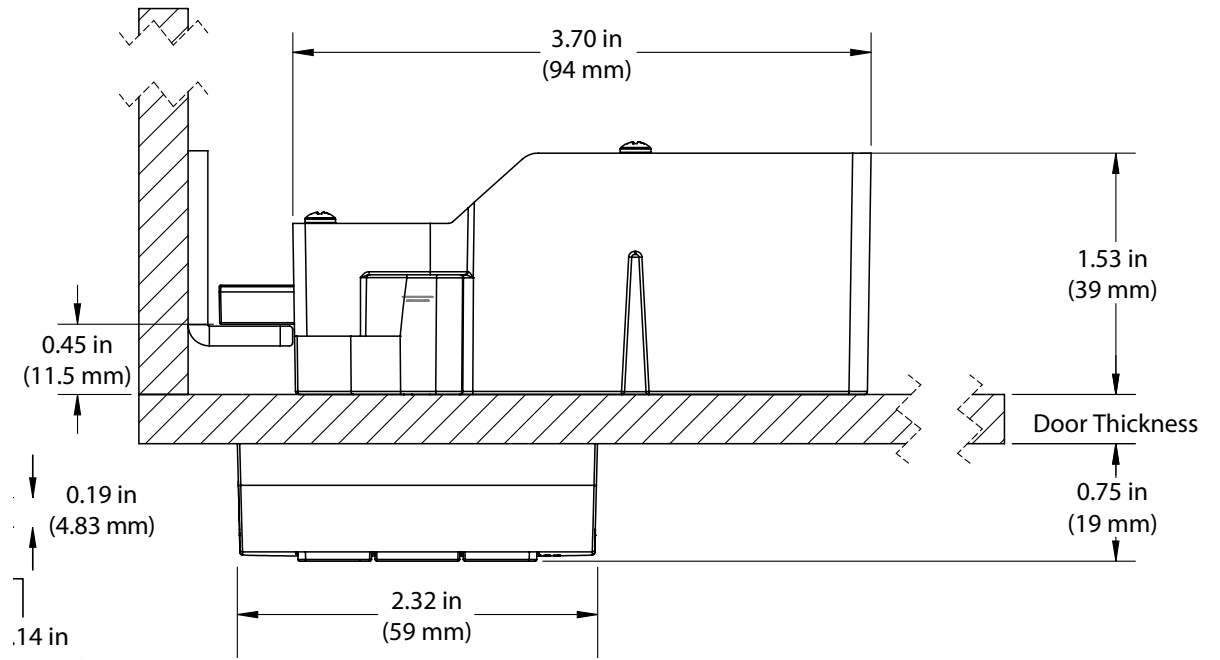

- All metal housing
- Integrated pull handle
- Surface mount
- Motorized ½" (12mm) deadbolt
- Keypad operation
- Dual functionality (shared or assigned)
- Operates with a 4-digit user code
- Management access
- Tamper guard
- Visual & audible indicators
- Programmable automatic unlock
- Programmable usage indicator
- Powered by 4 premium AA batteries
- 3-5 year battery life
- 2- year product warranty

# UKC-ADS

Brushed nickel or brass finish  
Accommodates multiple door thickness

Power jumper  
Strike plate

Accessories . Options

side view

top view