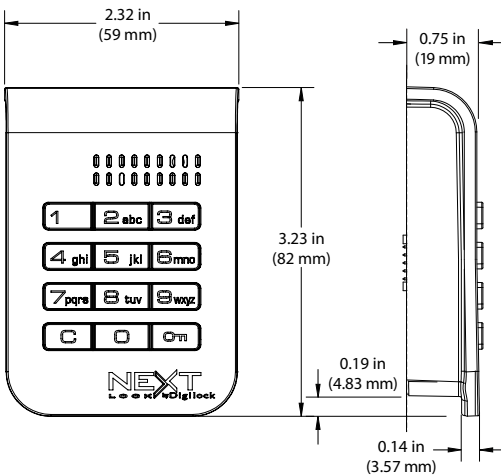

- All metal housing
- Integrated pull handle
- Surface mount
- Motorized ½" (12mm) deadbolt
- Keypad operation
- Dual functionality (shared or assigned)
- Operates with a 4-digit user code
- Management access
- Tamper guard
- Visual & audible indicators
- Programmable automatic unlock
- Programmable usage indicator
- Powered by 4 premium AA batteries
- 3-5 year battery life
- 2- year product warranty

# UKC-ADS

Brushed nickel or brass finish  
Accommodates multiple door thickness

Power jumper  
Strike plate

Accessories . Options

side view

top view