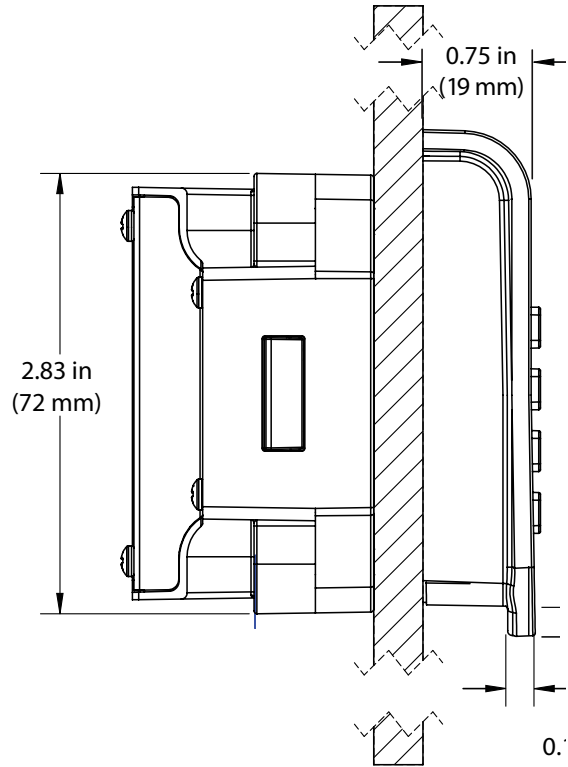

- All metal housing
- Integrated pull handle
- Surface mount
- Motorized ½" (12mm) deadbolt
- Keypad operation
- Dual functionality (shared or assigned)
- Operates with a 4-digit user code
- Management access
- Tamper guard
- Visual & audible indicators
- Programmable automatic unlock
- Programmable usage indicator
- Powered by 4 premium AA batteries
- 3-5 year battery life
- 2- year product warranty

# UKC-ADS

Brushed nickel or brass finish  
Accommodates multiple door thickness

Power jumper  
Strike plate

Accessories . Options

side view

top view