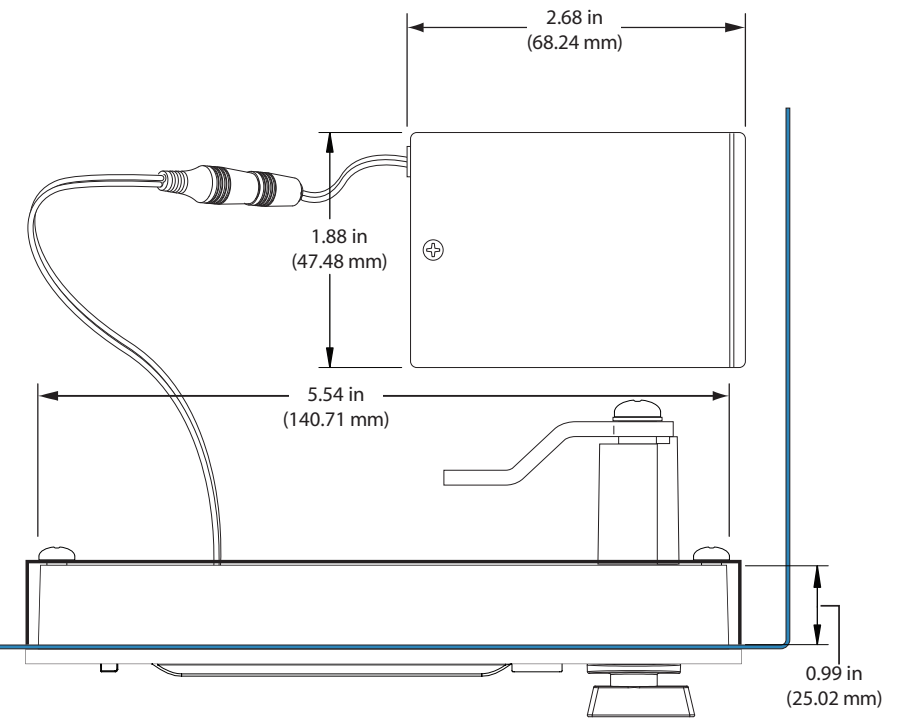

numeris®

NNCR-APH

Mounting options: recess with separate battery back

Brushed nickel or anodized black finish

Management software

Programming box

Utility key (1)

RFID access card (1 per user)

User key (optional)

Accessories . Options

front view

side view

top view