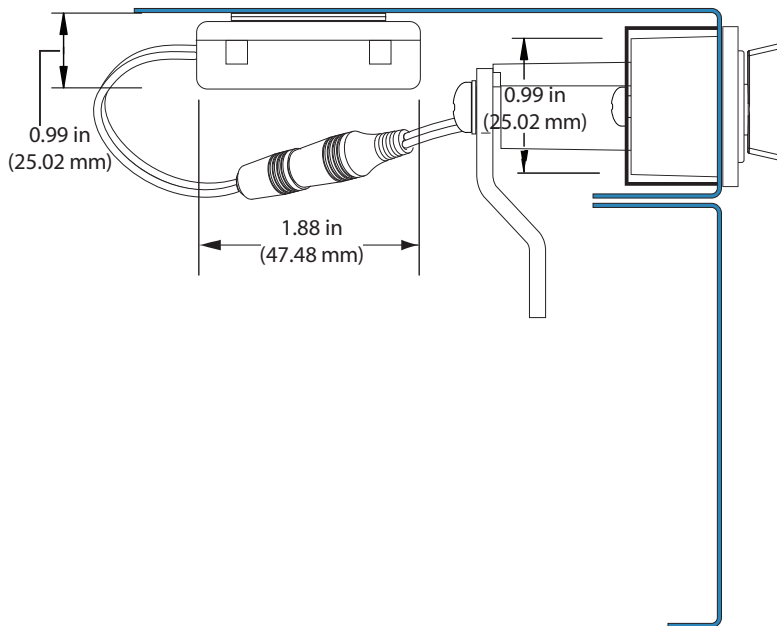

numeris®

NNCR-APH

Mounting options: recess with separate battery back

Brushed nickel or anodized black finish

Management software

Programming box

Utility key (1)

RFID access card (1 per user)

User key (optional)

Accessories . Options

front view

side view

top view