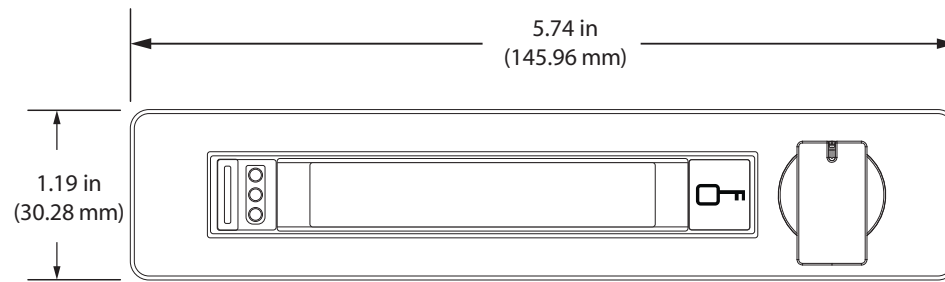

numeris®

NNCR-APH

Mounting options: recess with separate battery back

Brushed nickel or anodized black finish

Management software

Programming box

Utility key (1)

RFID access card (1 per user)

User key (optional)

Accessories . Options

front view

side view

top view