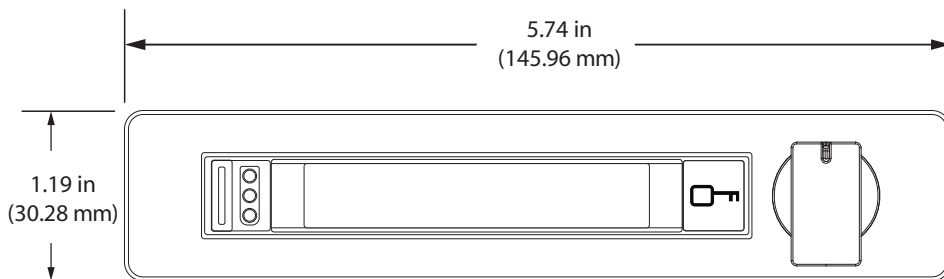

Features

- All metal housing
- RFID operated
- Cam locking
- Assigned use functionality
- Accommodates multiple door thicknesses
- Unlocks with assigned users RFID access card and turning the knob
- Locks by turning the knob
- Tamper guard
- Manger bypass functionality
- Visual & audible usage indicators
- Low battery and binding indicator
- Operates with (3) premium AA batteries
- Battery life expectancy is 3-5 years
- 2 Year product warranty

numeris®

NNCR-APH

Mounting options: recess with separate battery back

Brushed nickel or anodized black finish

Management software

Programming box

Utility key (1)

RFID access card (1 per user)

User key (optional)

Accessories . Options

front view

side view

top view