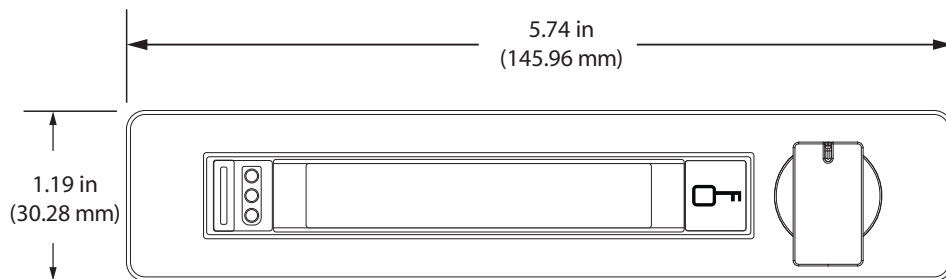

## Features

- All metal housing
- RFID operated
- Cam locking
- Assigned use functionality
- Accommodates multiple door thicknesses
- Unlocks with assigned users RFID access card and turning the knob
- Locks by turning the knob
- Tamper guard
- Manger bypass functionality
- Visual & audible usage indicators
- Low battery and binding indicator
- Operates with (3) premium AA batteries
- Battery life expectancy is 3-5 years
- 2 Year product warranty

# NNCR-APH

Mounting options: recess with incased battery back

Brushed nickel or anodized black finish

Management software

Programming box

Utility key (1)

RFID access card (1 per user)

User key (optional)