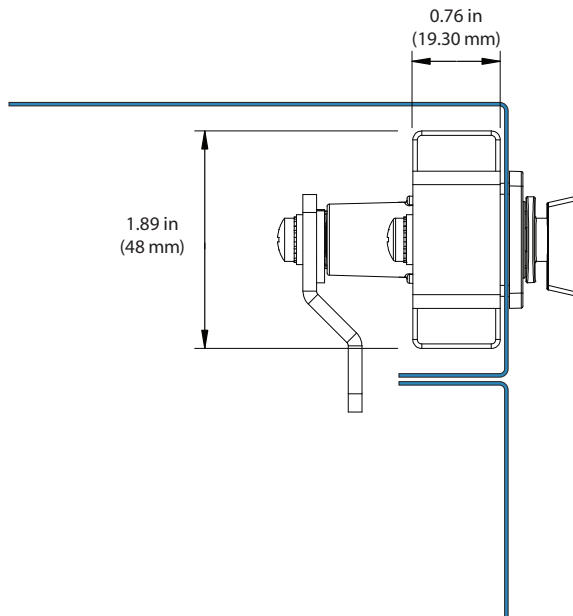

# NNCR-APH

Mounting options: recess with incased battery back

Brushed nickel or anodized black finish

Management software

Programming box

Utility key (1)

RFID access card (1 per user)

User key (optional)

Accessories . Options

front view

side view

top view