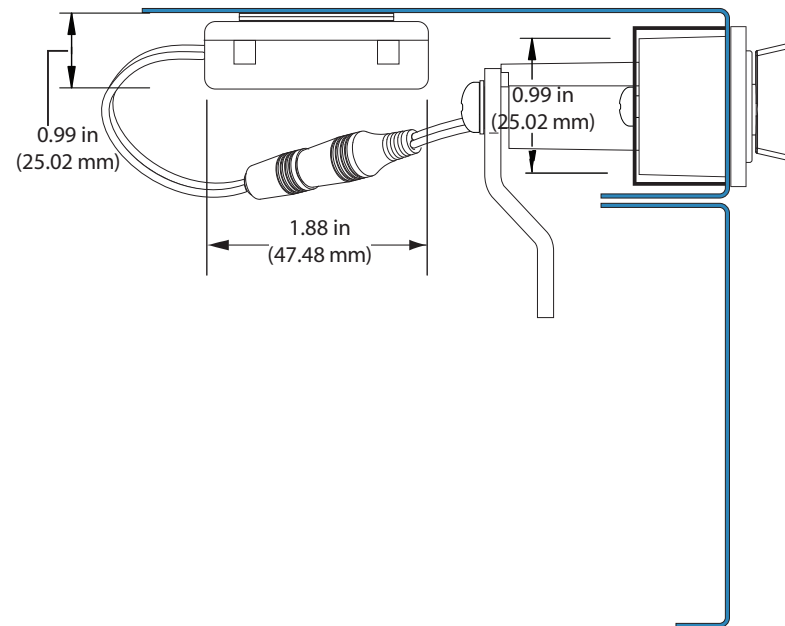

Numeris®

NNCR-APH

Mounting options: recess with separate battery back

Brushed nickel or anodized black finish

Management software

Programming box

Utility key (1)

RFID access card (1 per user)

User key (optional)

Accessories . Options

front view

side view

top view

Features

- All metal housing
- RFID operated
- Cam locking
- Assigned use functionality
- Accommodates multiple door thicknesses
- Unlocks with assigned users RFID access card and turning the knob
- Locks by turning the knob
- Tamper guard
- Manger bypass functionality
- Visual & audible usage indicators
- Low battery and binding indicator
- Operates with (3) premium AA batteries
- Battery life expectancy is 3-5 years
- 2 Year product warranty

numeris®

NNCR-APH

Mounting options: recess with incased battery back

Brushed nickel or anodized black finish

Management software

Programming box

Utility key (1)

RFID access card (1 per user)