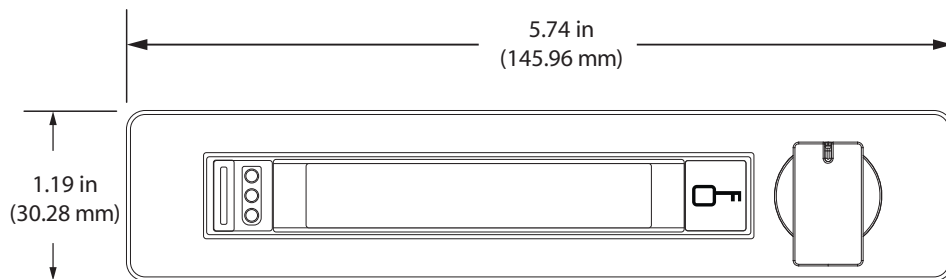

Features

- All metal housing
- RFID operated
- Cam locking
- Assigned use functionality
- Accommodates multiple door thicknesses
- Unlocks with assigned users RFID access card and turning the knob
- Locks by turning the knob
- Tamper guard
- Manger bypass functionality
- Visual & audible usage indicators
- Low battery and binding indicator
- Operates with (3) premium AA batteries
- Battery life expectancy is 3-5 years
- 2 Year product warranty

numeris®

NNCR-APH

Mounting options: recess with incased battery back

Brushed nickel or anodized black finish

Management software

Programming box

Utility key (1)

RFID access card (1 per user)

User key (optional)

Accessories . Options