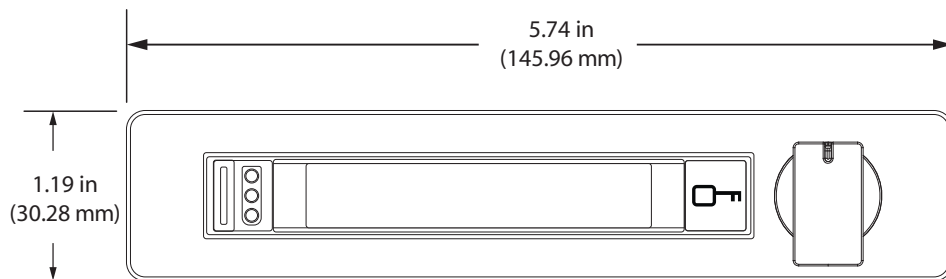

Features

- All metal housing
- RFID operated
- Cam locking
- Assigned use functionality
- Accommodates multiple door thicknesses
- Unlocks with assigned users RFID access card and turning the knob
- Locks by turning the knob
- Tamper guard
- Manger bypass functionality
- Visual & audible usage indicators
- Low battery and binding indicator
- Operates with (3) premium AA batteries
- Battery life expectancy is 3-5 years
- 2 Year product warranty

Numeris®

NNCR-APH

Mounting options: recess with separate battery back

Brushed nickel or anodized black finish

Management software

Programming box

Utility key (1)

RFID access card (1 per user)

User key (optional)

Accessories . Options

front view

side view

top view

Features

- All metal housing
- RFID operated
- Cam locking
- Assigned use functionality
- Accommodates multiple door thicknesses
- Unlocks with assigned users RFID access card and turning the knob
- Locks by turning the knob
- Tamper guard
- Manger bypass functionality
- Visual & audible usage indicators
- Low battery and binding indicator
- Operates with (3) premium AA batteries
- Battery life expectancy is 3-5 years
- 2 Year product warranty