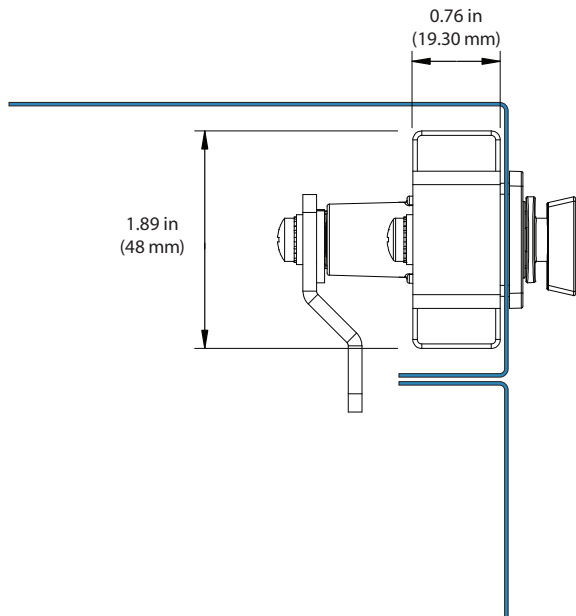

numeris®

NNCR-APH

Mounting options: recess with incased battery back

Brushed nickel or anodized black finish

Management software

Programming box

Utility key (1)

RFID access card (1 per user)

User key (optional)

Accessories . Options

front view

side view

top view