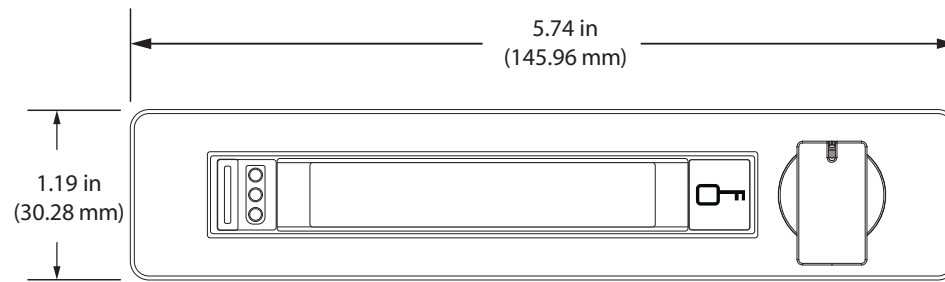

front view

side view