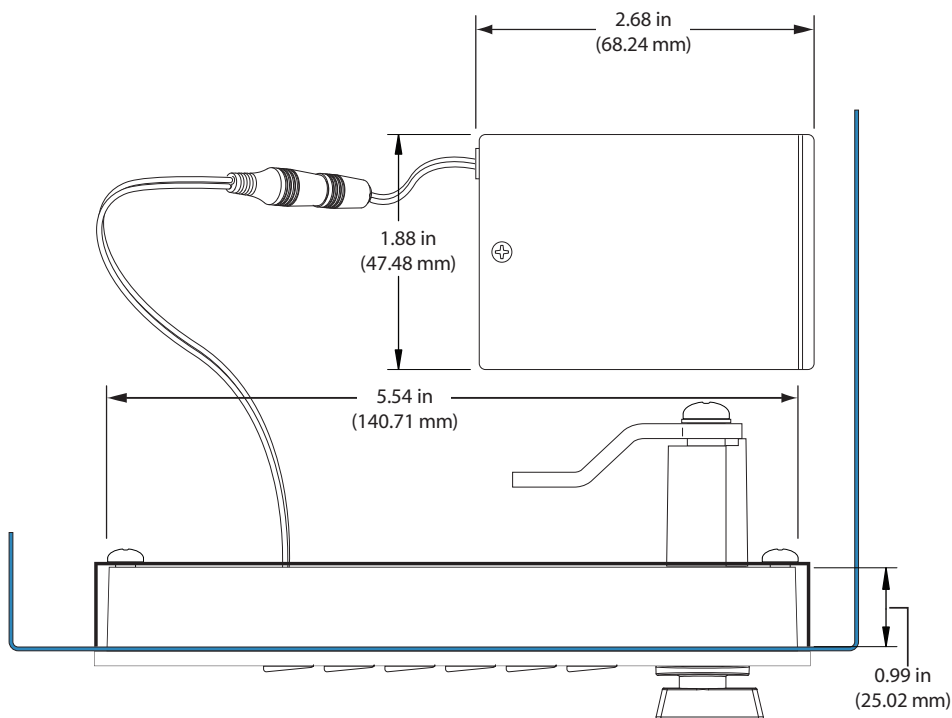

numeris®

NNCK-APH

Mounting options: inside with separate battery back

Brushed nickel or anodized black finish

Management software

Programming box

Utility key (1)

RFID access card (1 per user)

User key (optional)

Accessories . Options

front view

side view

top view