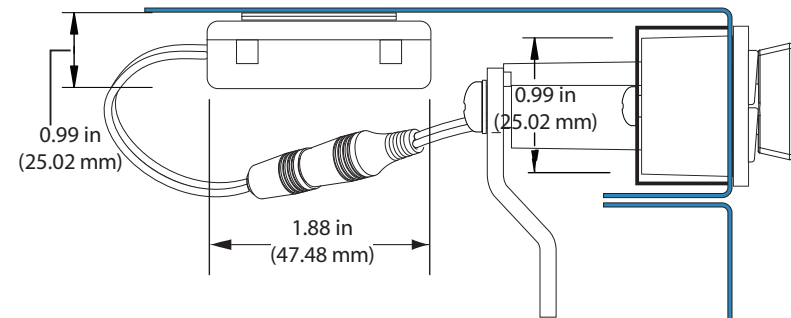

numeris®

NNCK-APH

Mounting options: inside with separate battery back

Brushed nickel or anodized black finish

Management software

Programming box

Utility key (1)

RFID access card (1 per user)

User key (optional)

Accessories . Options

front view

side view

top view