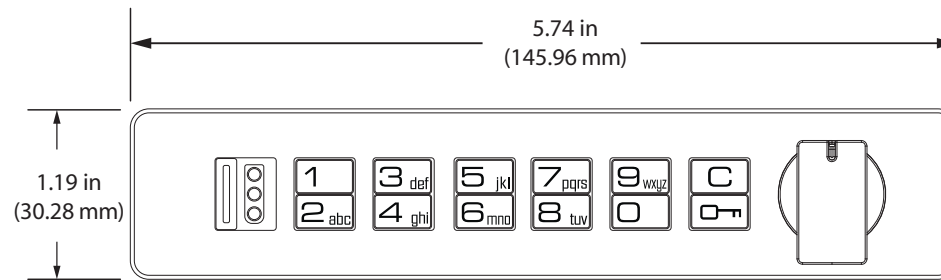

numeris®

NNCK-APH

Mounting options: inside with separate battery back

Brushed nickel or anodized black finish

Management software

Programming box

Utility key (1)

RFID access card (1 per user)

User key (optional)

Accessories . Options

front view

side view

top view