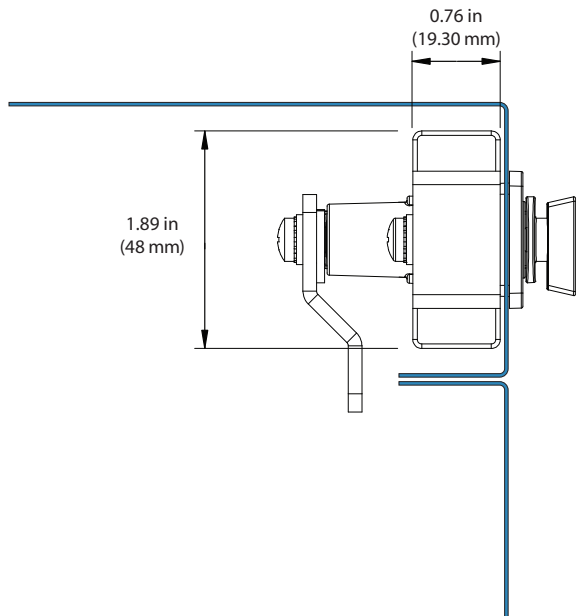

Numeris®

NNCK-APH

Mounting options: recess with incased battery back

Brushed nickel or anodized black finish

Management software

Programming box

Utility key (1)

RFID access card (1 per user)

User key (optional)

Accessories . Options

front view

side view

top view