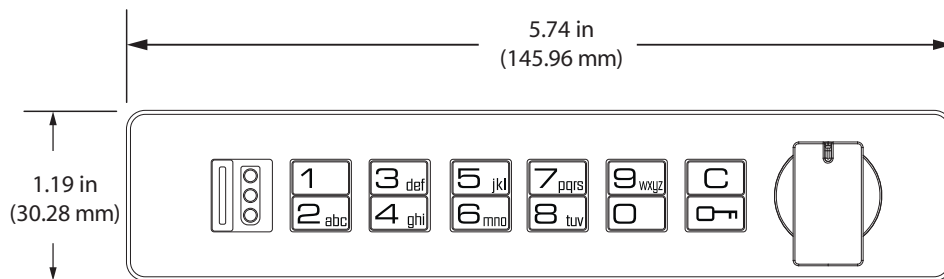

Features

- All metal housing
- Keypad operated
- Cam locking
- Assigned use functionality
- Accommodates multiple door thicknesses
- Unlocks with assigned user selected 4-digit code and turning the knob
- Locks by turning the knob
- Tamper guard
- Manger bypass functionality
- Visual & audible usage indicators
- Low battery and binding indicator
- Operates with (3) premium AA batteries
- Battery life expectancy is 3-5 years
- 2 Year product warranty

Numeris®

NNCK-APH

Mounting options: recess with incased battery back

Brushed nickel or anodized black finish

Management software

Programming box

Utility key (1)

RFID access card (1 per user)

User key (optional)

Accessories . Options

front view

side view

top view